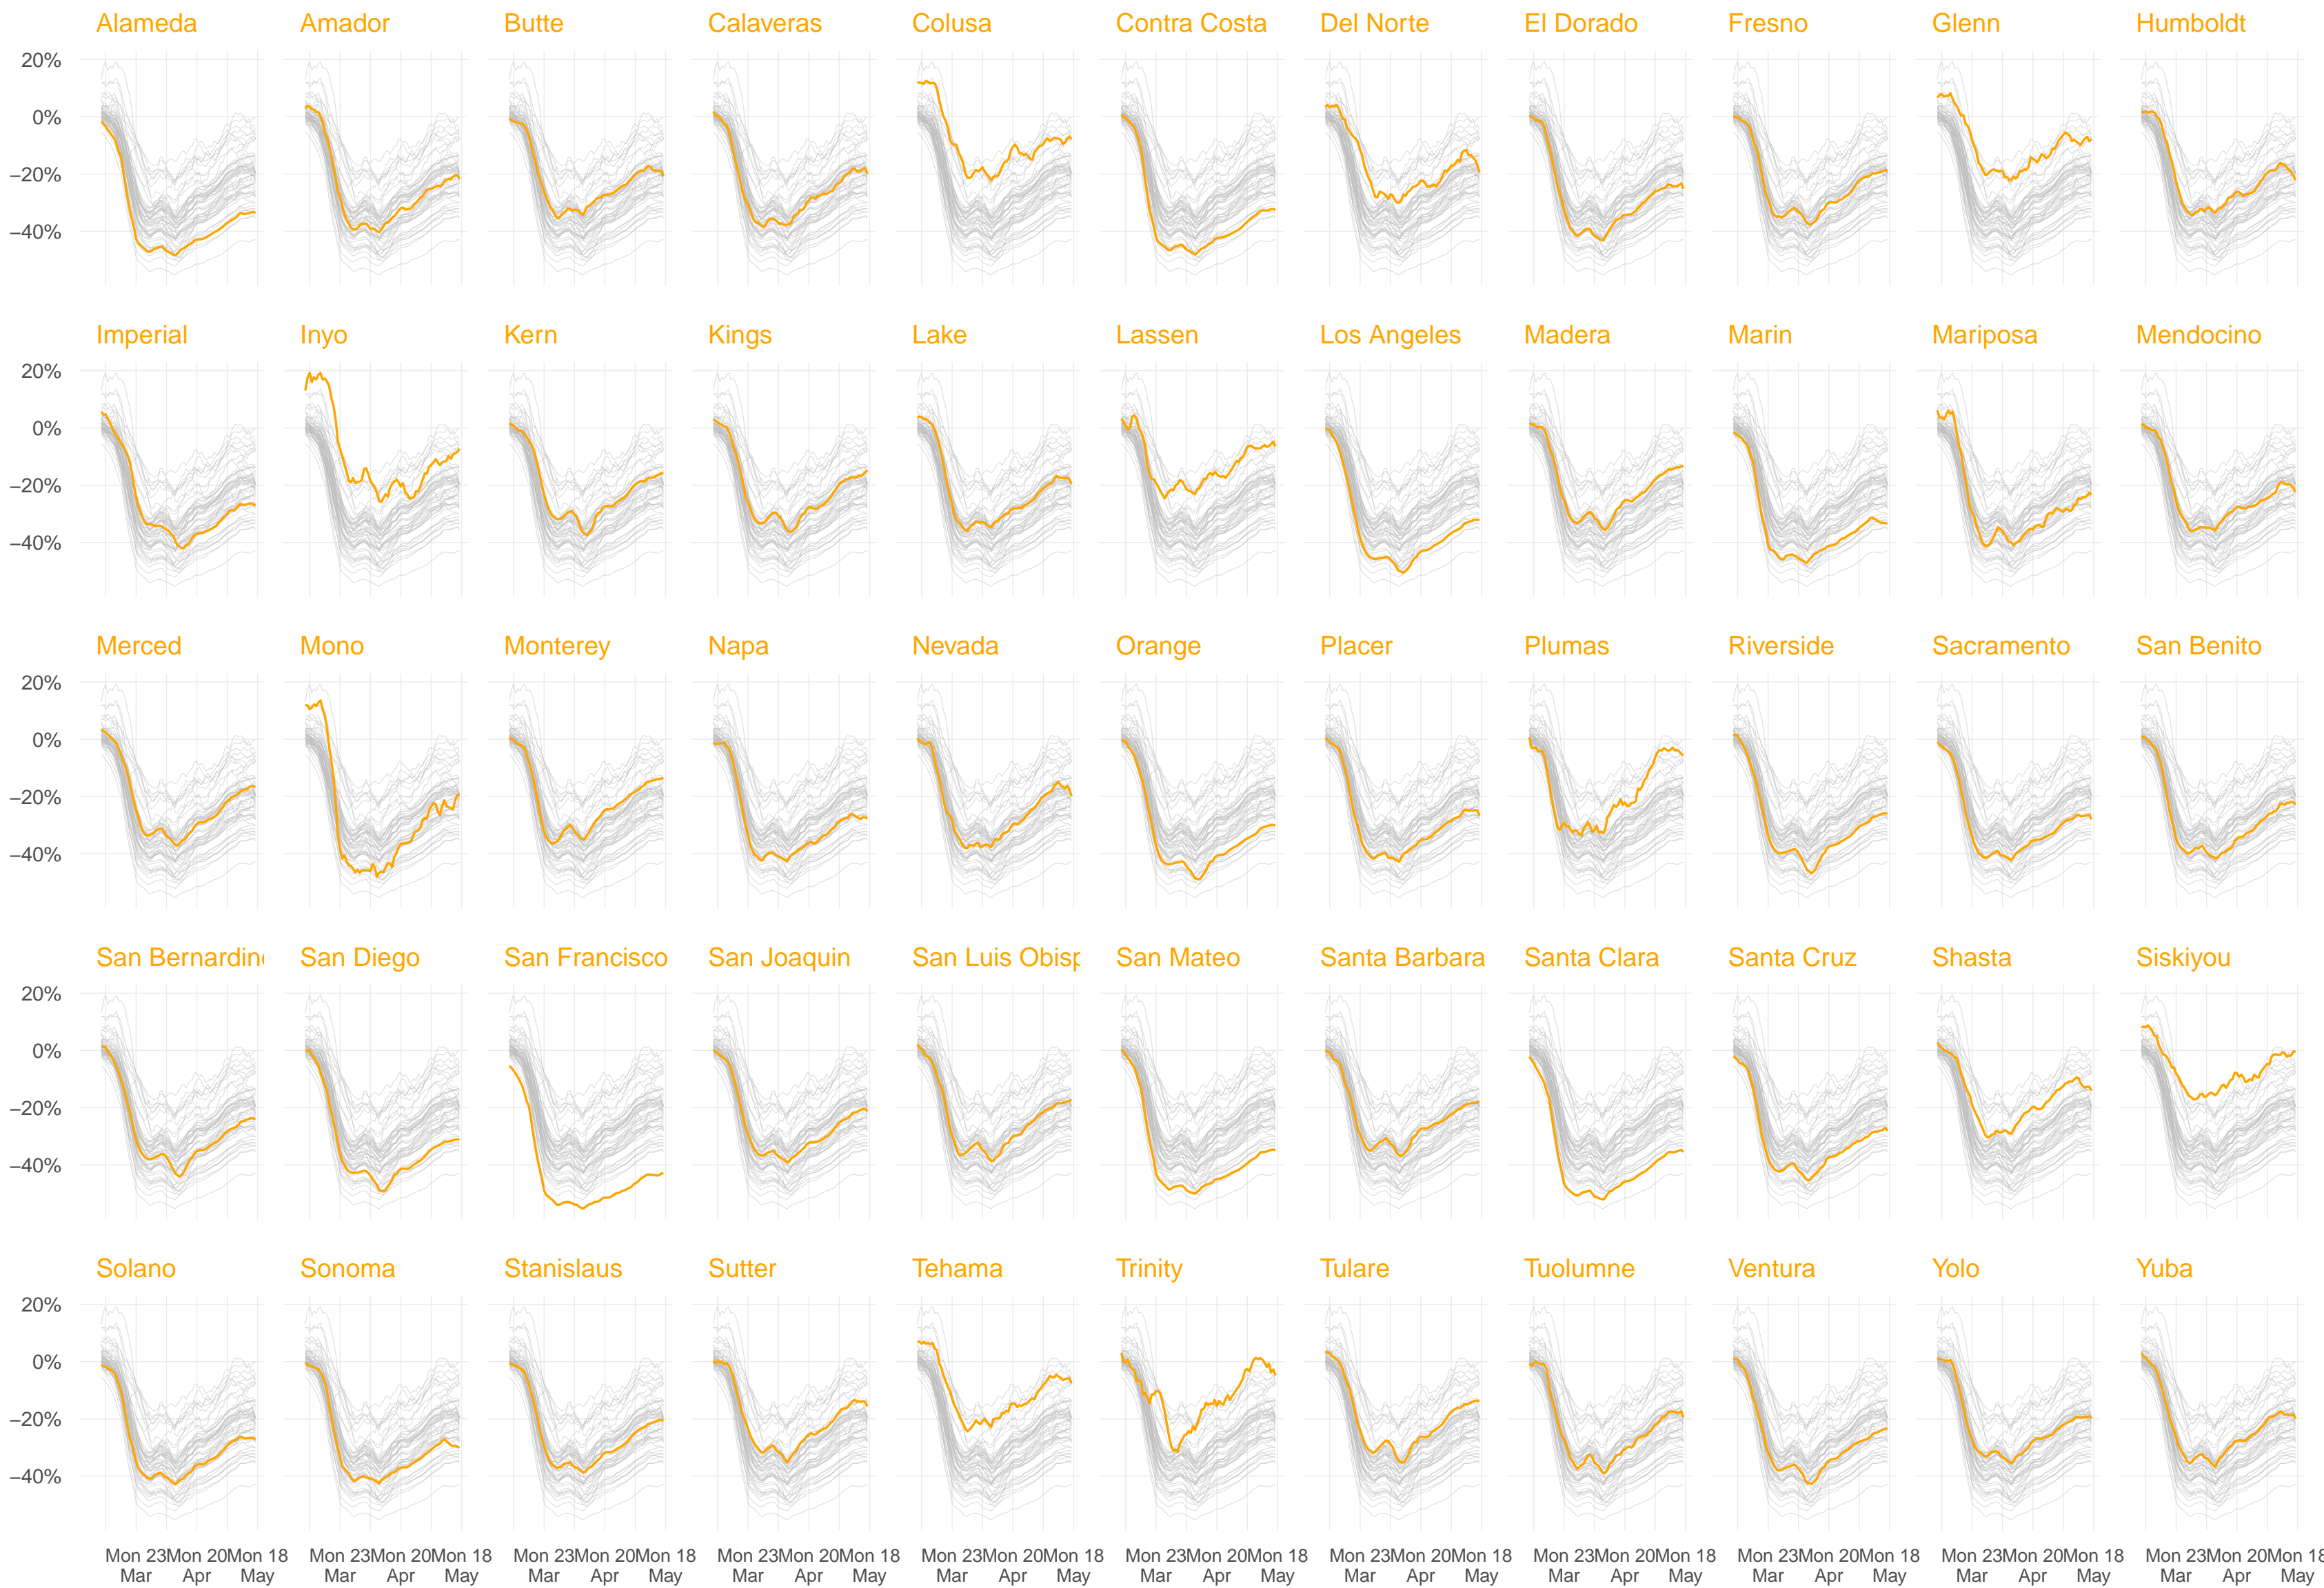

# Change in Movement in California Counties

In each facet, all counties are plotted in grey. County in focus is the orange line.

Date

\*Based on average number of Level 16 Bing tiles visited by location–history–enabled users during the day.